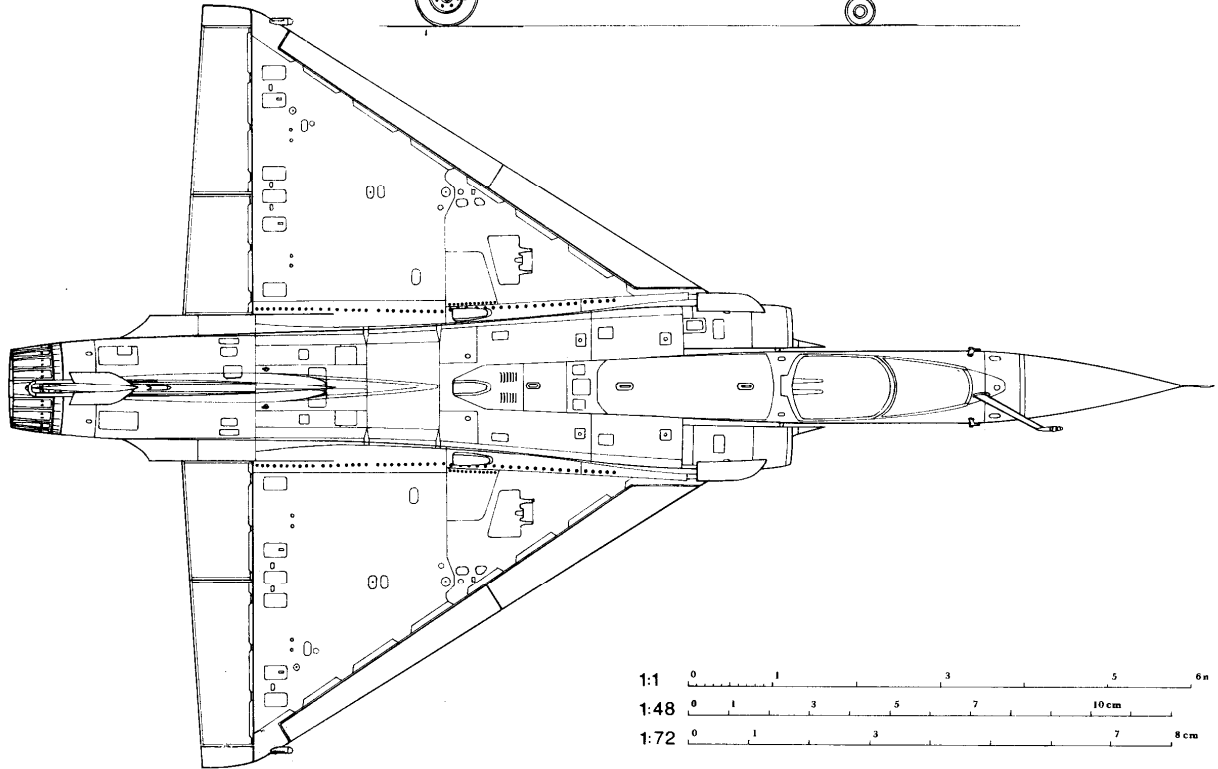

# Mirage 2000 C/RDI

Manufacture nr. 65, from Escadre de Chasse 1/5 'Vendee'

1:1 0 1 3 5 7 3 5 6m  
1:48 0 1 3 5 7 10cm  
1:72 0 1 3 7 8cm

Manufacture nr. 65, from Escadre de Chasse 1/5 'Vendee'  
took part in 'Desert Storm'