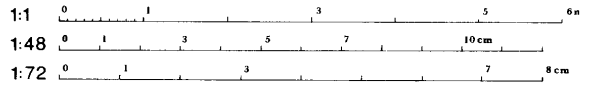

# Mirage 2000 C/RDI

Manufacture nr. 65, from Escadre de Chasse 1/5 'Vendee'

1:1 0 1 3 5 7 3 5 6m  
1:48 0 1 3 5 7 10cm  
1:72 0 1 3 7 8cm

Manufacture nr. 65, from Escadre de Chasse 1/5 'Vendee'  
took part in 'Desert Storm'