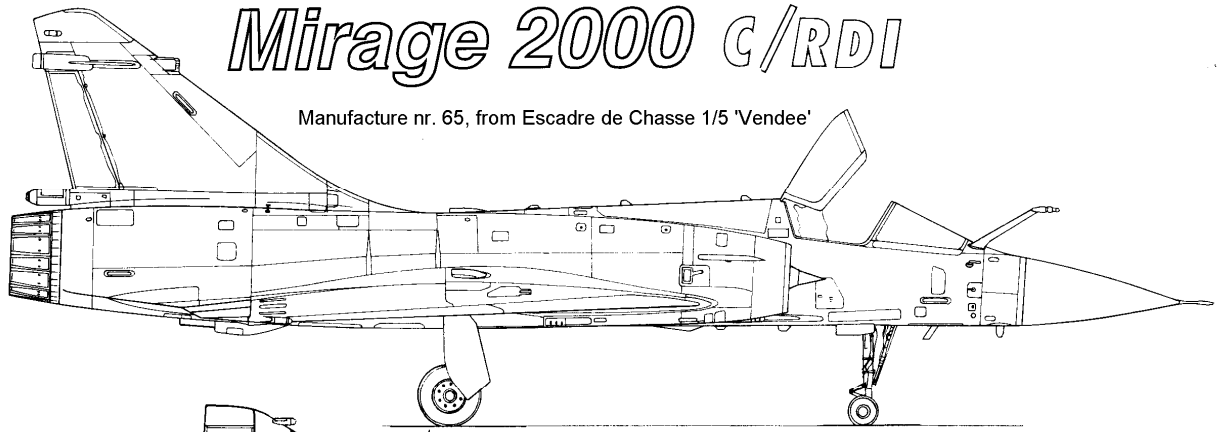

# Mirage 2000 C/RDI

Manufacture nr. 65, from Escadre de Chasse 1/5 'Vendee'

1:1 0 1 3 5 7 3 5 6m  
1:48 0 1 3 5 7 10cm  
1:72 0 1 3 7 8cm

Manufacture nr. 65, from Escadre de Chasse 1/5 'Vendee'  
took part in 'Desert Storm'