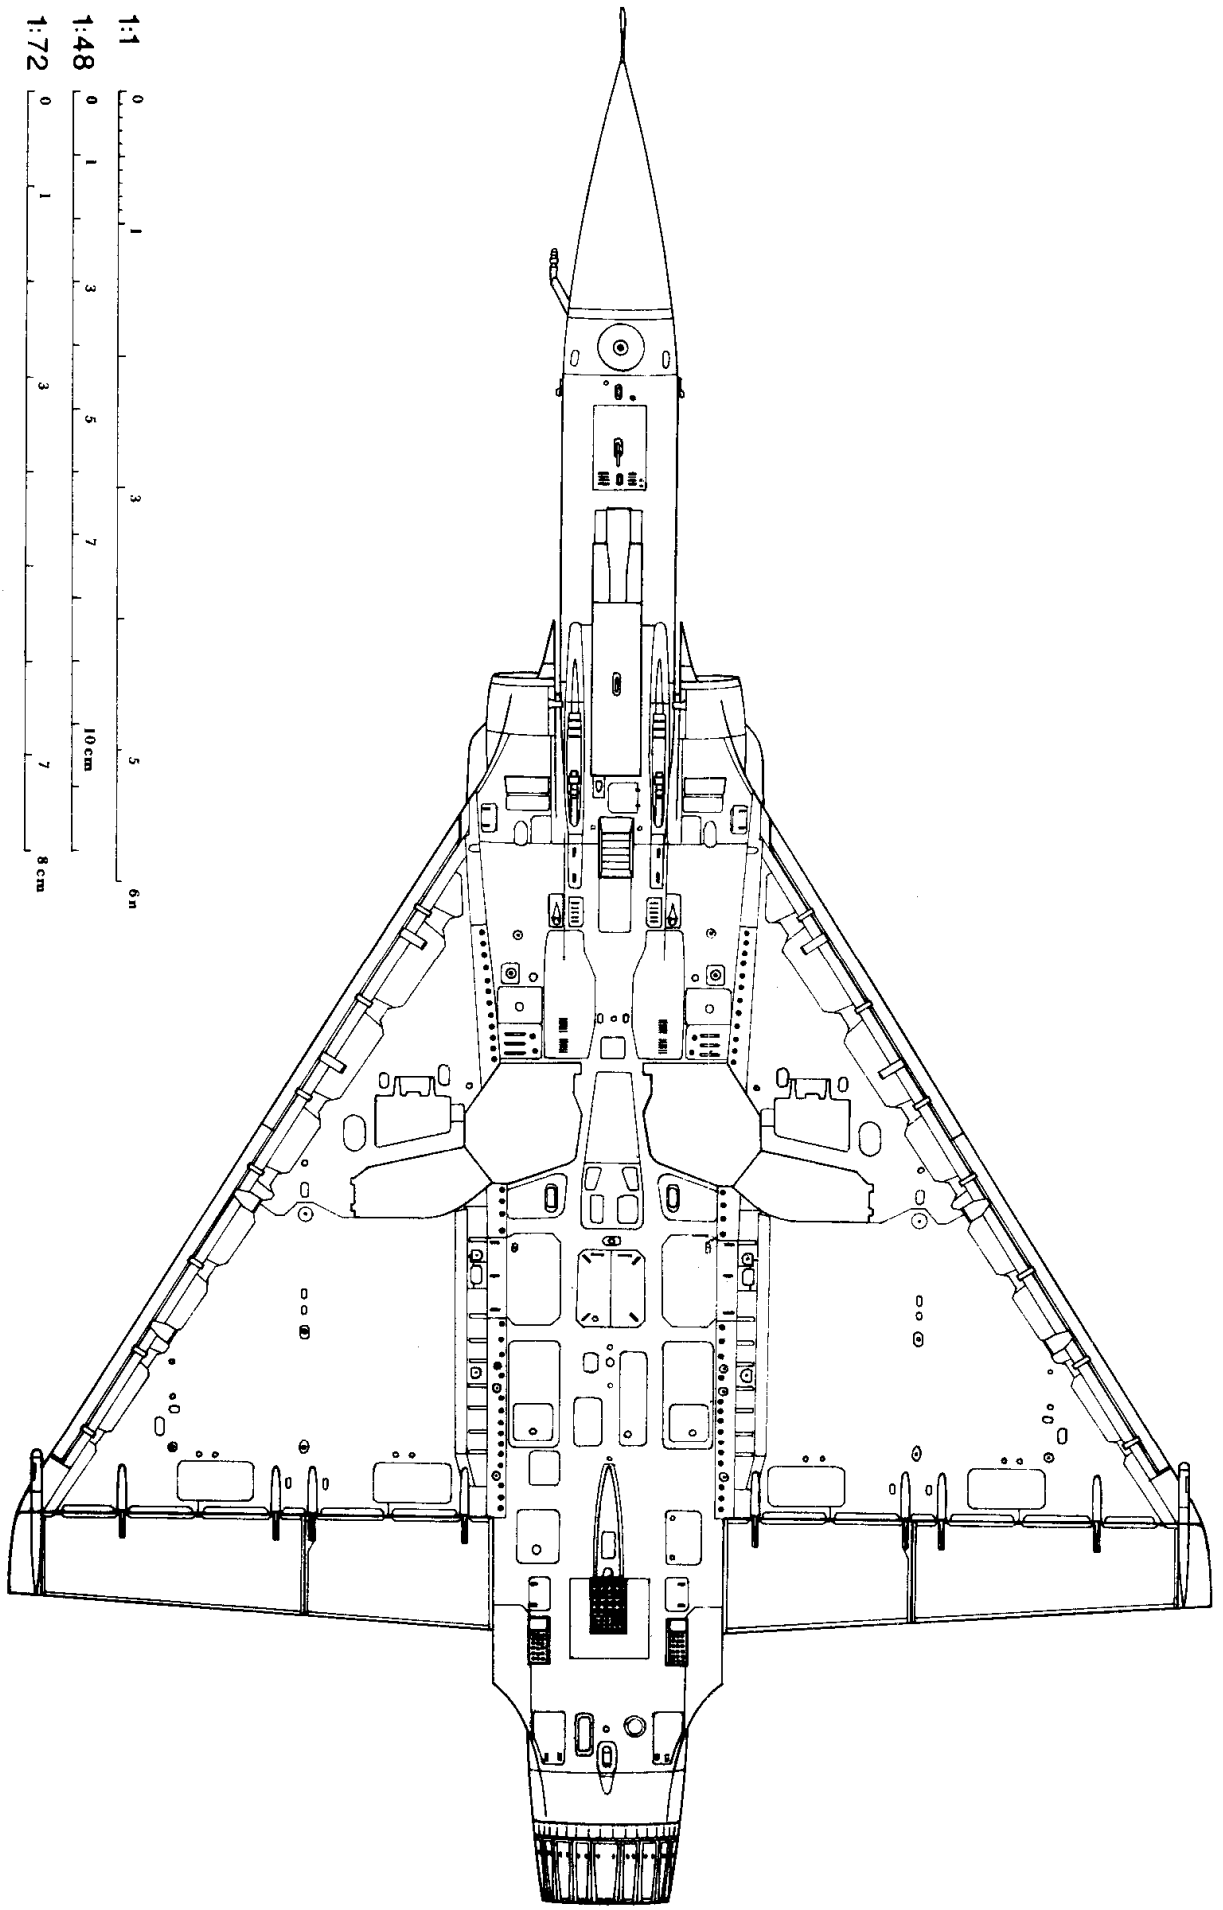

# Mirage 2000 C/RDI

Manufacture nr. 65, from Escadre de Chasse 1/5 'Vendee'

1:1 0 1 3 5 7 3 5 6m  
1:48 0 1 3 5 7 10cm  
1:72 0 1 3 7 8cm

Manufacture nr. 65, from Escadre de Chasse 1/5 'Vendee'  
took part in 'Desert Storm'